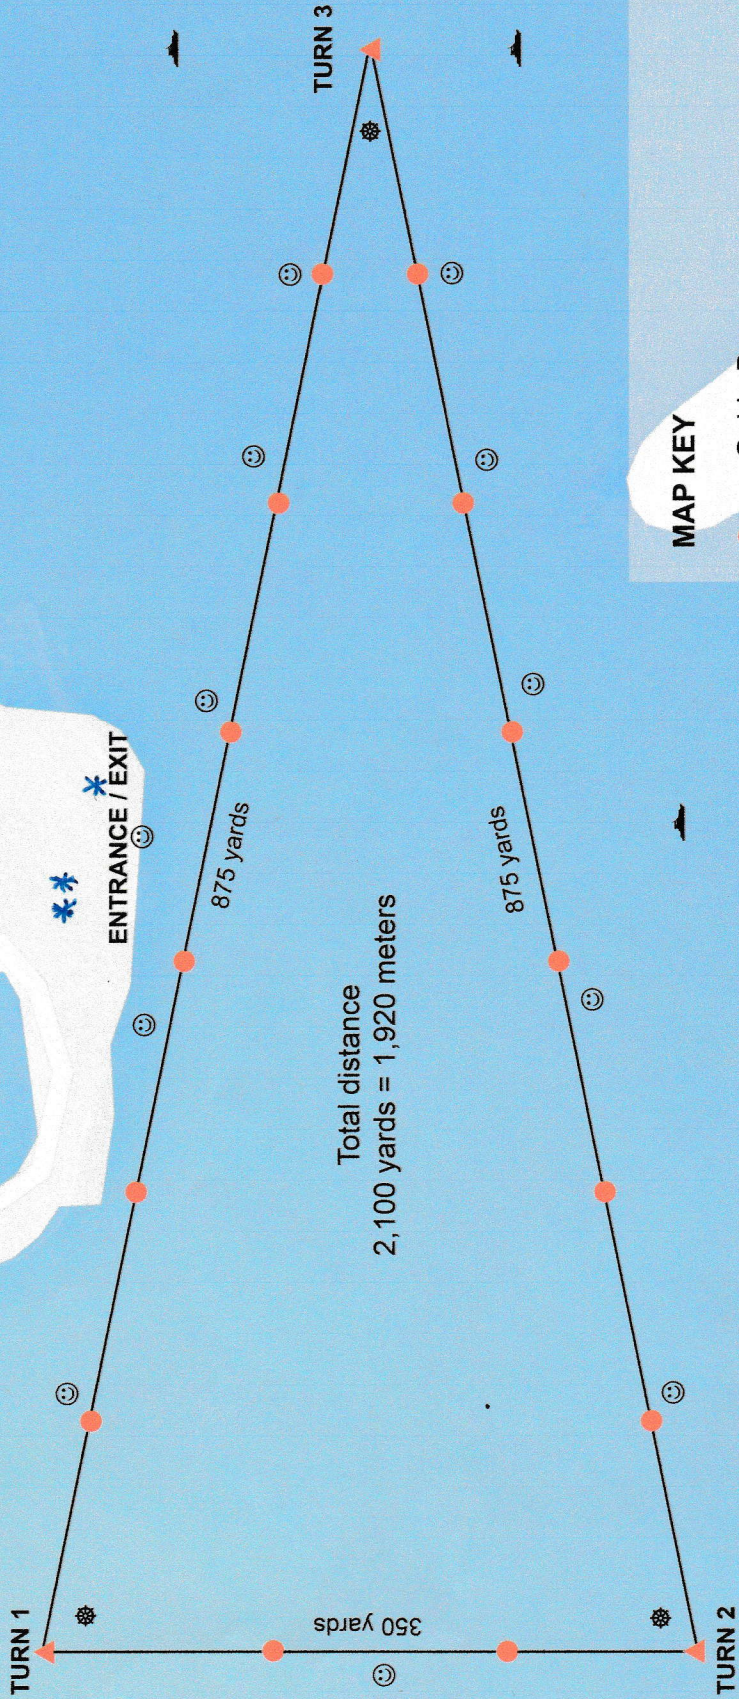

CENTRAL ILLINOIS OPEN WATER SWIM

Map drawn to scale. 1.05" = 100 yards